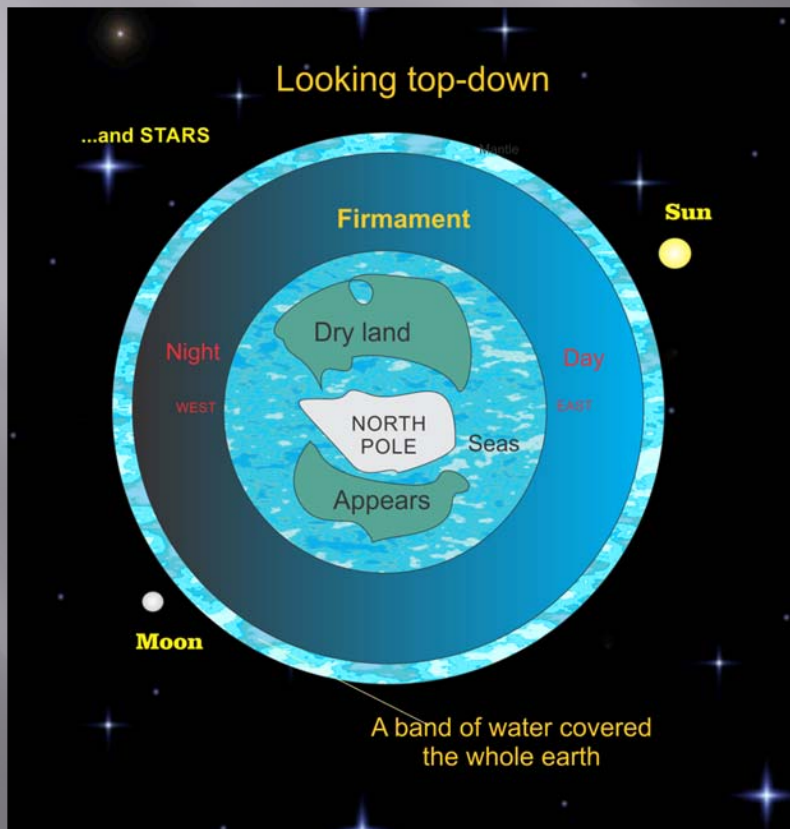

Global Earth Chart 1

GENESIS 1:1-10

LOOKING DOWN UPON THE WORLD FROM ABOVE

Gen. 1:1 God created heaven and earth.

Gen. 1:2 Creation of divine light, Day and Night began.

Gen. 1:6-8 Created the firmament (the air which we need), by dividing the water, some above and some below. God called the air "Heaven."

Gen. 1:9-10 God caused dry land to appear above the water and the waters gathered together in one place called "Seas."

Gen. 1:14-19 God created lights in heaven to provide Day and Night (divine light not needed now) to be for signs, for seasons, for days and for years. The sun gave light for the day and the moon and stars gave light for the night. The stars provided direction, always being in a set position at night.