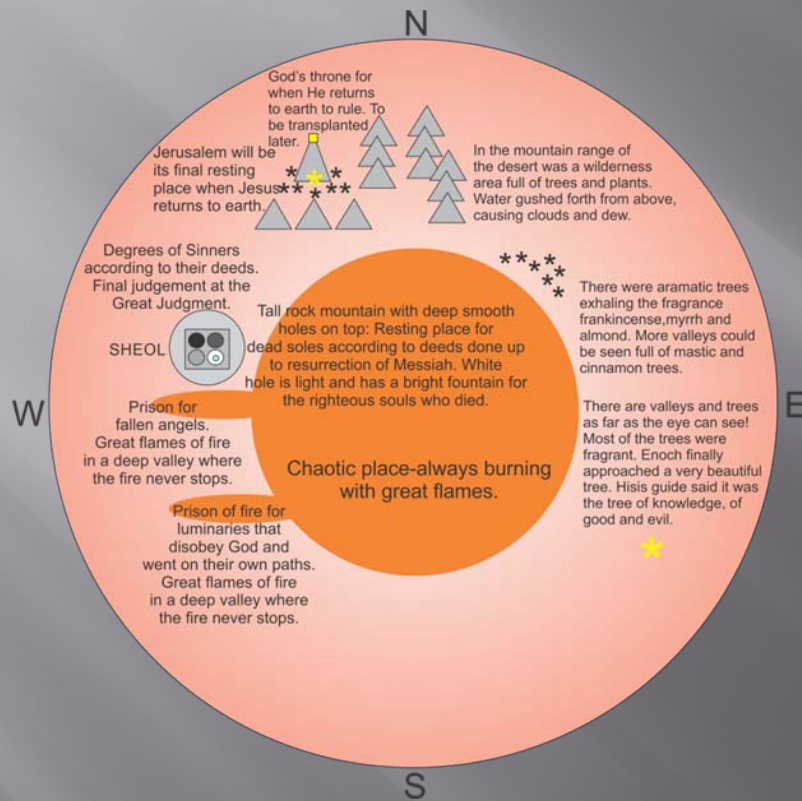

Chart 3 continued

JOURNEY TO THE EAST

He travelled through many more forests and mountain ranges as he proceed east. In between were desert and barren areas. There were aromatic trees in every direction that he looked; their fragrance blending together in harmony.

He finally came to the Garden of Righteousness. (Perhaps this was the Garden of Eden which God hid away after the Flood?)

Great and beautiful trees stood in the center of the garden, including the tree of knowledge that was forbidden to Adam and Eve.

Travelling still further east I saw all kinds of beasts and birds of many kinds and colors, all singing gloriously in their own particular voices.

In the far east he saw the three portals from which all the stars are born! He wrote down the names of the ones he watched being born and the angel told him their names and where they were going, plus all the laws concerning them.