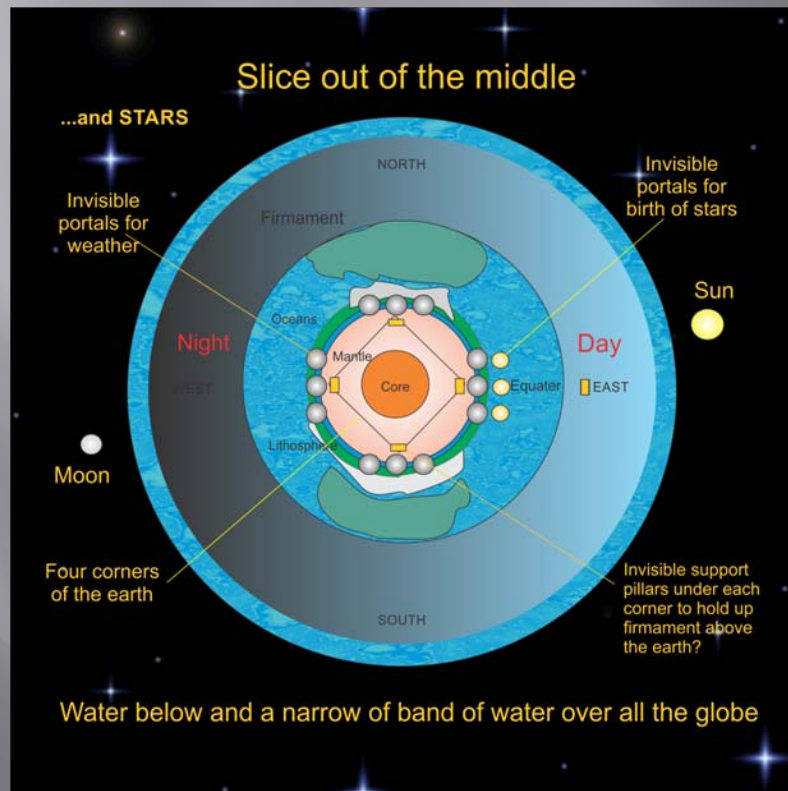

Global Earth Chart 2

GENESIS 1 AND THE BOOK OF ENOCH

FLAT SLICE OUT OF THE MIDDLE OF GLOBAL EARTH

The Book of Enoch adds some interesting information beyond what is given in the Bible.

The Bible discusses “the corners of the earth” and “the pillars of the earth,” providing no further information.

The Bible also talks about Sheol and Paradise for believers up to Christ’s resurrection. Again, no further details.

Enoch was translated to heaven and shown the internal workings of the earth and what is under the earth in great detail.

This chart shows the “corners of the earth” as North, South, East and West. This is why Flat Earthers prefer a Flat Earth. If you keep going East on a globe you will go around in continuous circles! At the halfway stage around the world, you have to go straight East into space; same applies to the other four directions. Our sins are removed “as far as the east is from the west” according to the Bible. Portals for weather, birth of stars and pillars will be described on Flat Earth Chart 1.