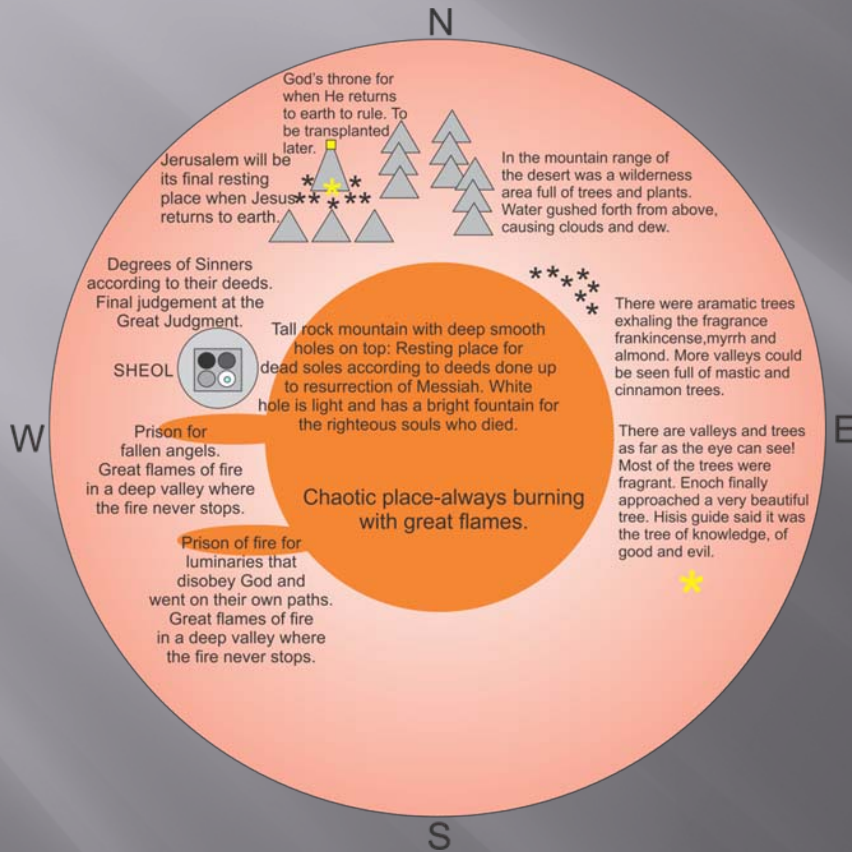

Chart 3 continued

Mountains and Tree of Life

A little further, NW of Sheol, were great deserts and barren mountains. At last he came to a beautiful grouping of seven mountains, three in the east and three in the South and one very high mountain in the middle between them. Each mountain was beautiful and completely different from each other. The tree in the center was the Tree of Life, waiting to be transplanted in Israel when Jesus returns for His people!

This tree was so beautiful and its fragrance was beyond all the fragrances in the world. Its blooms and leaves will never wither. Its fruit is beautiful and resembles the dates of the Palm. No one is permitted to touch it; it is for the righteous and holy people of God. It is the food of the elect.

In the North and middle of the earth is a blessed place with lots of trees abiding and blooming. There was a holy mountain there and underneath the mountain to the East, there was a stream that flowed to the South. Just West of this place was a deep rock valley that was completely barren. The unbelievers could look across the ravine and see the righteous in their beautiful place where they waited for the Messiah.

Travelling east he saw a valley filled with water and surrounded by many glorious trees. Most of them trees of great fragrance: cinnamon, nard, pepper, stacte, mastic, all with wonderful fragrances.