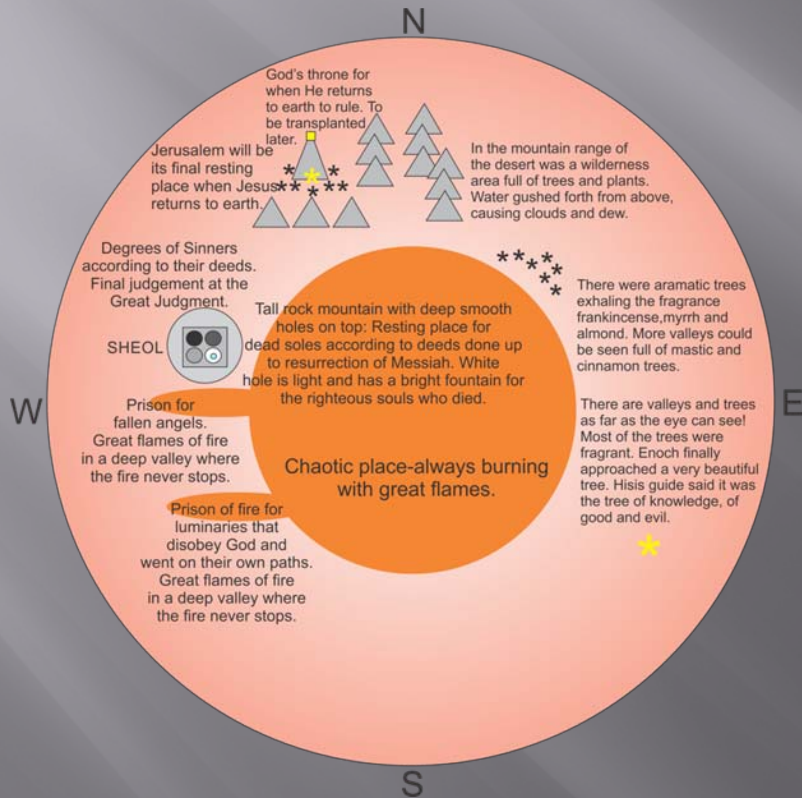

Global and Flat Earth Chart 3

GENESIS AND THE BOOK OF ENOCH

MANTEL AND CORE OF THE EARTH

This information comes entirely from "The Book of Enoch" but parts are confirmed in the Bible.

Enoch took a journey into the center of the earth and he attempts to describe what he sees. His guide answers his questions and Enoch writes it all down to pass onto his sons and grandsons.

The first thing he sees is the core of earth which is like huge mountain ranges burning with hot raging fire that never stops.

Two huge deep crevasses in the mountains spreads out of the core to the West. These crevasses are full of raging fires. The top left one is the prison for fallen angels and the second one is the prison for luminaries that disobey God and go out on their own paths. They roll around in this fire for ten thousand years. They never grew and functioned as they were told to do. They disobeyed God.

Continued on next slide.